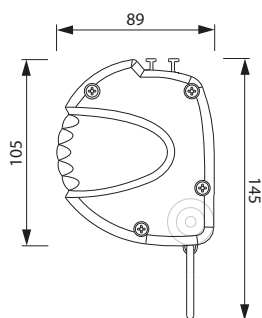

Screen Dimensions

Available Formats

The screen has 5 cm wide black borders. The format of the viewing area is 4:3.

The screen has 5 cm wide black borders. The format of the viewing area is 16:9.

The screen has 5 cm wide black borders. The format of the viewing area is 2.35:1.

Screen width	Total width
1600 - 2000	Screen width +86
2200 - 3000	Screen width +94

Example - Black Line Dimensions

Model: BL1817-W

Screen width: 1800 mm

Total width: 1800 mm + 86 mm = 1886 mm

Bar width: 1800 mm + 66 mm = 1866 mm

Bracket Dimensions

Brackets – Wall

Included in all Black Line products

Brackets – Ceiling

Included in all Black Line products

Packaging Dimensions

Screen width	Box length	Box width	Box height
1600	1820	150	125
1800	2020	150	125
2000	2220	150	125
2200	2570	120	120
2400	2770	120	120
2700	3070	120	120
3000	3370	120	120

Article Numbers for Black Line

Video Format, 4 : 3

ART. NO	SCREEN SIZE WIDTH x HEIGHT	VIEW. AREA WIDTH x HEIGHT	WT. KG
BL1617-V	1600 x 1850	1500 x 1125	7.4
BL1817-V	1800 x 1850	1700 x 1275	7.8
BL2017-V	2000 x 1800	1900 x 1425	10.4
BL2217-V	2200 x 1800	2100 x 1575	11.8
BL2420-V	2400 x 2050	2300 x 1725	13.2
BL2724-V	2700 x 2200	2600 x 1950	15.1
BL3024-V	3000 x 2350	2900 x 2175	17.0