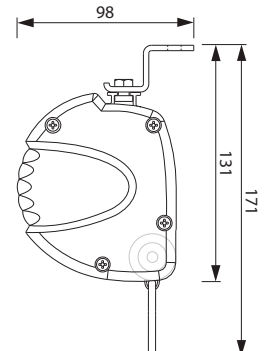

Screen Dimensions

Available Formats

The screen has 5 cm wide black borders. The format of the viewing area is 4:3.

The screen has 5 cm wide black borders. The format of the viewing area is 16:9.

The screen has 5 cm wide black borders. The format of the viewing area is 2.35:1.

Screen width	Total width
1600 - 2000	Screen width +86
2200 - 3000	Screen width +94

Example - Black Line Dimensions

Model: BL1817-W

Screen width: 1800 mm

Total width: 1800 mm + 86 mm = 1886 mm

Bar width: 1800 mm + 66 mm = 1866 mm

Bracket Dimensions

Brackets – Wall

Included in all Black Line products

Brackets – Ceiling

Included in all Black Line products

Packaging Dimensions

Screen width	Box length	Box width	Box height
1600	1820	150	125
1800	2020	150	125
2000	2220	150	125
2200	2570	120	120
2400	2770	120	120
2700	3070	120	120
3000	3370	120	120

Article Numbers for Black Line

Video Format, 4 : 3

ART. NO	SCREEN SIZE WIDTH x HEIGHT	VIEW. AREA WIDTH x HEIGHT	WT. KG
BL1617-V	1600 x 1850	1500 x 1125	7.4
BL1817-V	1800 x 1850	1700 x 1275	7.8
BL2017-V	2000 x 1800	1900 x 1425	10.4
BL2217-V	2200 x 1800	2100 x 1575	11.8
BL2420-V	2400 x 2050	2300 x 1725	13.2
BL2724-V	2700 x 2200	2600 x 1950	15.1
BL3024-V	3000 x 2350	2900 x 2175	17.0