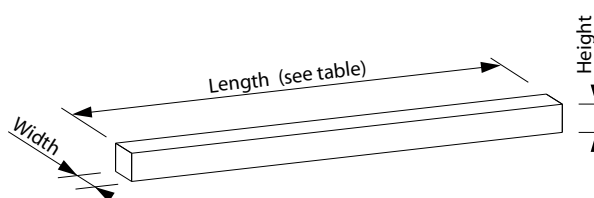

Bracket Dimensions

Brackets – Wall

Included in all Black Line products

Brackets – Ceiling

Included in all Black Line products

Packaging Dimensions

Screen width	Box length	Box width	Box height
1600	1820	150	125
1800	2020	150	125
2000	2220	150	125
2200	2570	120	120
2400	2770	120	120
2700	3070	120	120
3000	3370	120	120

Article Numbers for Black Line

Video Format, 4 : 3

ART. NO	SCREEN SIZE WIDTH x HEIGHT	VIEW. AREA WIDTH x HEIGHT	WT. KG
BL1617-V	1600 x 1850	1500 x 1125	7.4
BL1817-V	1800 x 1850	1700 x 1275	7.8
BL2017-V	2000 x 1800	1900 x 1425	10.4
BL2217-V	2200 x 1800	2100 x 1575	11.8
BL2420-V	2400 x 2050	2300 x 1725	13.2
BL2724-V	2700 x 2200	2600 x 1950	15.1
BL3024-V	3000 x 2350	2900 x 2175	17.0