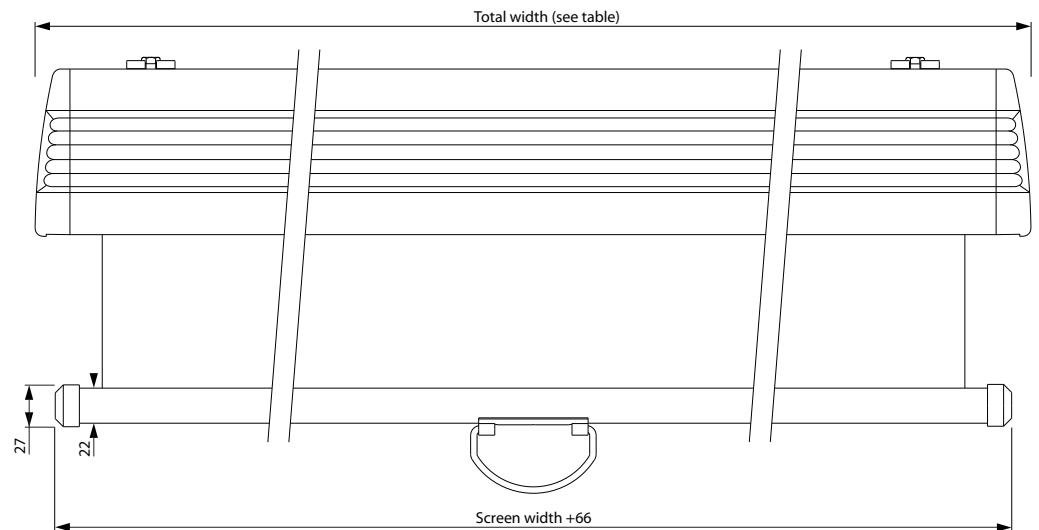

Screen Dimensions

Available Formats

The screen has 5 cm wide black borders. The format of the viewing area is 4:3.

The screen has 5 cm wide black borders. The format of the viewing area is 16:9.

The screen has 5 cm wide black borders. The format of the viewing area is 2.35:1.

Screen width	Total width
1600 - 2000	Screen width +86
2200 - 3000	Screen width +94

Example - Black Line Dimensions

Model: BL1817-W

Screen width: 1800 mm

Total width: 1800 mm + 86 mm = 1886 mm

Bar width: 1800 mm + 66 mm = 1866 mm

Article Numbers for Black Line

Video Format, 4 : 3

ART. NO	SCREEN SIZE WIDTH x HEIGHT	VIEW. AREA WIDTH x HEIGHT	WT. KG
BL1617-V	1600 x 1850	1500 x 1125	7.4
BL1817-V	1800 x 1850	1700 x 1275	7.8
BL2017-V	2000 x 1800	1900 x 1425	10.4
BL2217-V	2200 x 1800	2100 x 1575	11.8
BL2420-V	2400 x 2050	2300 x 1725	13.2
BL2724-V	2700 x 2200	2600 x 1950	15.1
BL3024-V	3000 x 2350	2900 x 2175	17.0

Wide Format, 16 : 9

ART. NO	SCREEN SIZE WIDTH x HEIGHT	VIEW. AREA WIDTH x HEIGHT	WT. KG
BL1617-W	1600 x 1850	1500 x 845	7.4
BL1817-W	1800 x 1850	1700 x 955	7.8
BL2017-W	2000 x 1800	1900 x 1070	10.4
BL2217-W	2200 x 1800	2100 x 1180	11.8
BL2417-W	2400 x 1800	2300 x 1295	12.8
BL2724-W	2700 x 2050	2600 x 1460	15.0
BL3024-W	3000 x 2050	2900 x 1630	16.6