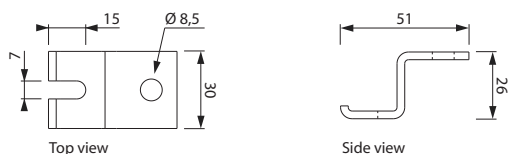

Screen width	Total width
1600 - 2000	Screen width +86
2200 - 3000	Screen width +94

Example - Black Line Dimensions

Model: BL1817-W

Screen width: 1800 mm

Total width: 1800 mm + 86 mm = 1886 mm

Bar width: 1800 mm + 66 mm = 1866 mm

Bracket Dimensions

Brackets – Wall

Included in all Black Line products

Brackets – Ceiling

Included in all Black Line products

Packaging Dimensions

Screen width	Box length	Box width	Box height
1600	1820	150	125
1800	2020	150	125
2000	2220	150	125
2200	2570	120	120
2400	2770	120	120
2700	3070	120	120
3000	3370	120	120

Article Numbers for Black Line

Video Format, 4 : 3

ART. NO	SCREEN SIZE WIDTH x HEIGHT	VIEW. AREA WIDTH x HEIGHT	WT. KG
BL1617-V	1600 x 1850	1500 x 1125	7.4
BL1817-V	1800 x 1850	1700 x 1275	7.8
BL2017-V	2000 x 1800	1900 x 1425	10.4
BL2217-V	2200 x 1800	2100 x 1575	11.8
BL2420-V	2400 x 2050	2300 x 1725	13.2
BL2724-V	2700 x 2200	2600 x 1950	15.1
BL3024-V	3000 x 2350	2900 x 2175	17.0