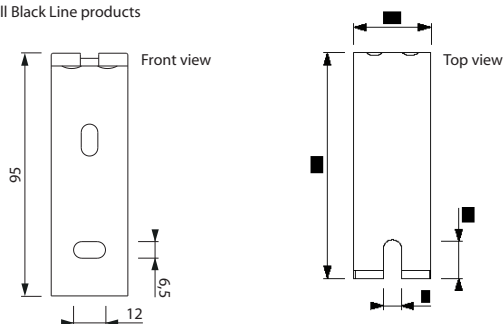

Screen width	Total width
1600 - 2000	Screen width +86
2200 - 3000	Screen width +94

Example - Black Line Dimensions

Model: BL1817-W

Screen width: 1800 mm

Total width: 1800 mm + 86 mm = 1886 mm

Bar width: 1800 mm + 66 mm = 1866 mm

Bracket Dimensions

Brackets – Wall

Included in all Black Line products

Brackets – Ceiling

Included in all Black Line products

Packaging Dimensions

Screen width	Box length	Box width	Box height
1600	1820	150	125
1800	2020	150	125
2000	2220	150	125
2200	2570	120	120
2400	2770	120	120
2700	3070	120	120
3000	3370	120	120

Article Numbers for Black Line

Video Format, 4 : 3

ART. NO	SCREEN SIZE WIDTH x HEIGHT	VIEW. AREA WIDTH x HEIGHT	WT. KG
BL1617-V	1600 x 1850	1500 x 1125	7.4
BL1817-V	1800 x 1850	1700 x 1275	7.8
BL2017-V	2000 x 1800	1900 x 1425	10.4
BL2217-V	2200 x 1800	2100 x 1575	11.8
BL2420-V	2400 x 2050	2300 x 1725	13.2
BL2724-V	2700 x 2200	2600 x 1950	15.1
BL3024-V	3000 x 2350	2900 x 2175	17.0